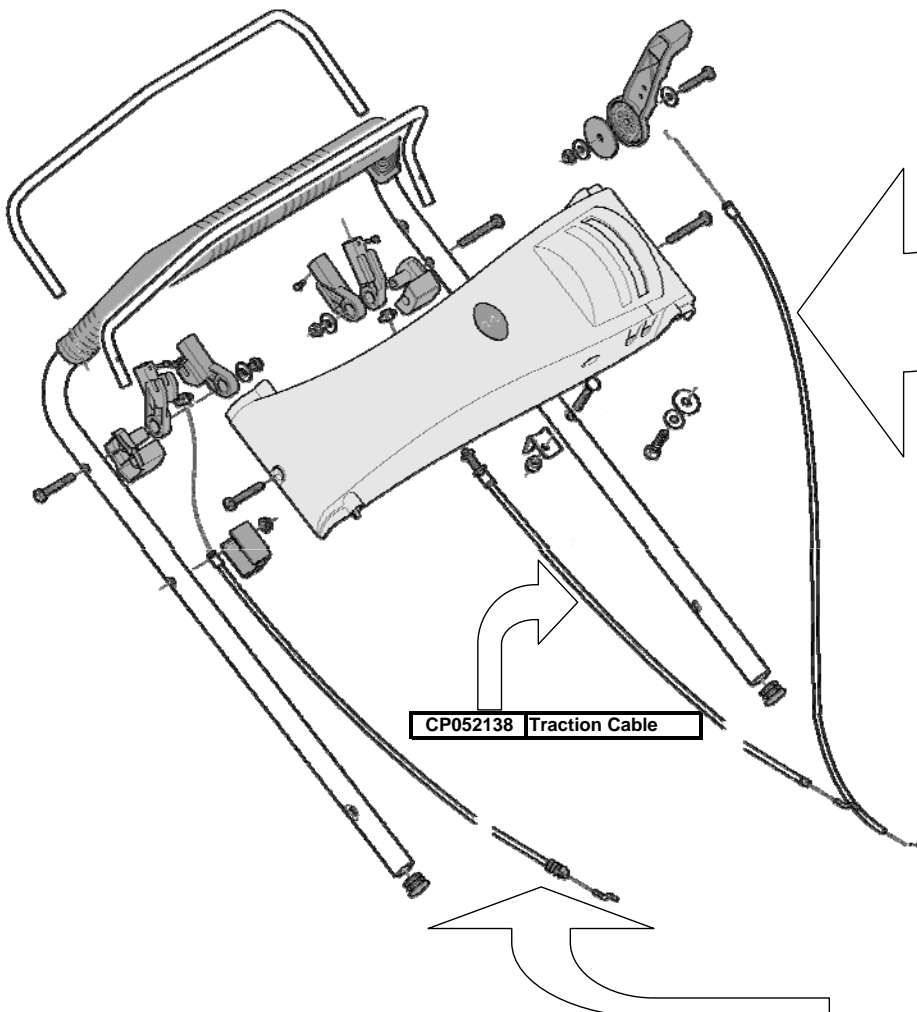

Greenteam - Marinox

Machines produced after 01/11/2004
Serial number major of 04085000

THROTTLE CABLE board, valid for push and self propelled machines (?-TAB-AC-PC)			
ENGINE	GT MODELS		CABLE CODE
Honda	GCV 135 - GCV 160	41 - 42 - 46 - 47	CP047145
		45 - 50 - 51 - 52 - 53 - 57 - Biomulch	CP053145
	GXV 140	56 VV	CP056145
B&S	Classic - Quattro	50 - 56 - 57	CP050145
		41 - 42	CP050145
		46 - 47	CP050145
	XTS	45 - 52 - 53 - Biomulch	CP057145
		45 - 46 - 47 - 51 - 52 - 53 - Biomulch	CP050145
		50 - 57	CP050145
Tecumseh	Vantage - Prisma - Centura	56 VV	CP057145
		41 - 42 - 46 - 47	CP047145
		45 - 50 - 51 - 52 - 53 - 57 - Biomulch	CP053145

BRAKE CABLE board, valid for push and self propelled machines (?-TAB-FR-NT)			
ENGINE	GT MODELS		CABLE CODE
Honda	GCV 135 - GCV 160 - GXV 140	41 - 42 - 45 - 46 - 47 - 52 - 53 - 50 - 51 - 56 - 57	CP052149
		Biomulch	
		56 VV	CP052146
B&S	Classic - Quattro	40 - 400	CP040148
		41 - 42 - 45 - 46 - 47	CP046148
		45 - 50 52 - 53 - Biomulch	CP046149
	XTS	41 - 42 - 45 - 46 - 47 - 51 - 52 - 53 - Biomulch	CP046148
		50 - 56 - 56 VV - 57	CP046149
		40 - 400	CP046149
Tecumseh	Vantage - Prisma - Centura	41 - 42 - 45 - 46 - 47 - 52 - 53	CP052148